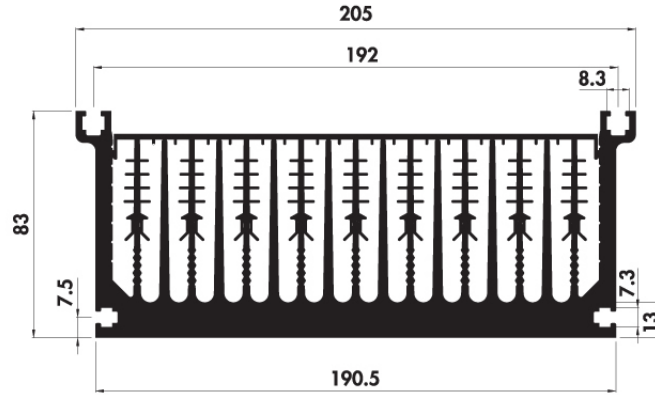

ESTRUSO - SERIE PC

C178 39

PC190 83

Kg/m: 18,87

Mecc.AI S.r.l.

Via Giovanni Agnelli, 25
61036 Colli al Metauro (PU)
Italy

Tel: (+39) 0721 8764111
Fax: (+39) 0721 876003

www.meccal.com / info@meccal.com

Thermal Resistance - Natural convection

Thermal Resistance - Forced convection

Air speed correction factor