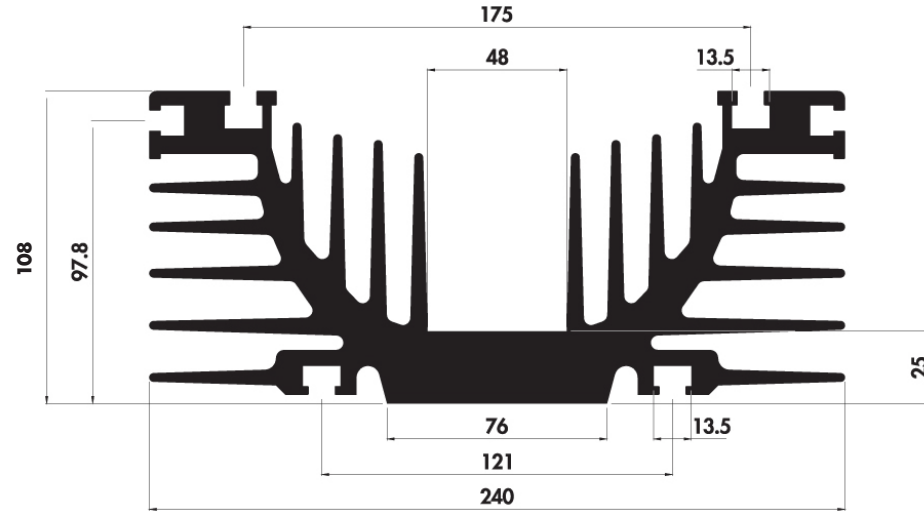

ESTRUSO - SERIE T

Mecc.AI S.r.l.

Via Giovanni Agnelli, 25
61036 Colli al Metauro (PU)
Italy

Tel: (+39) 0721 8764111
Fax: (+39) 0721 876003

www.meccal.com / info@meccal.com

T240 108

Kg/m: 26,10

Thermal Resistance - Natural convection

Thermal Resistance - Forced convection

Air speed correction factor