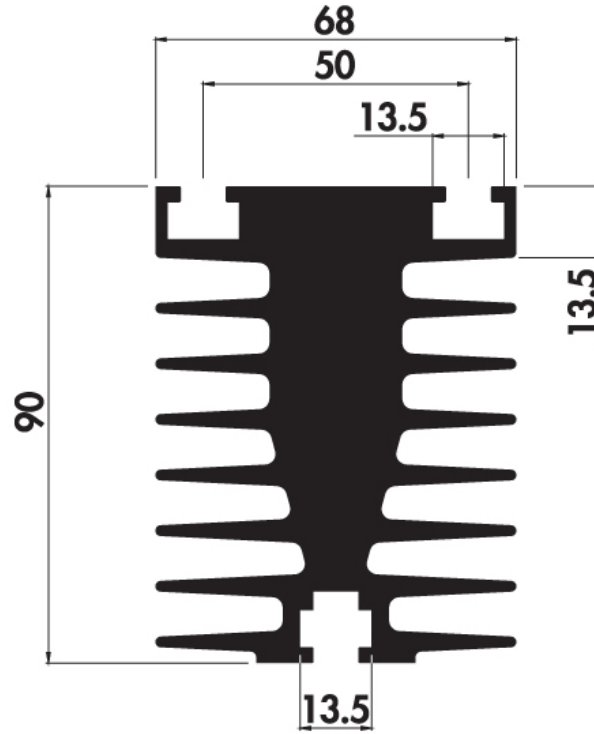

# ESTRUSO - SERIE E

Mecc.AI S.r.l.

Via Giovanni Agnelli, 25  
61036 Colli al Metauro (PU)  
Italy

Tel: (+39) 0721 8764111  
Fax: (+39) 0721 876003

www.meccal.com / info@meccal.com

E68 90

Kg/m: 8,66

Thermal Resistance - Natural convection

Thermal Resistance - Forced convection

Air speed correction factor