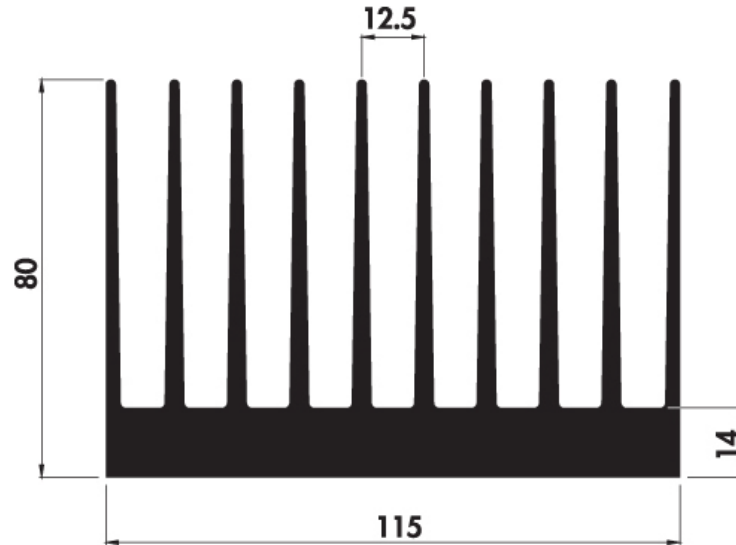

ESTRUSO - SERIE P

Mecc.AI S.r.l.

Via Giovanni Agnelli, 25
61036 Colli al Metauro (PU)
Italy

Tel: (+39) 0721 8764111
Fax: (+39) 0721 876003

www.meccal.com / info@meccal.com

P115 80

Kg/m: 9,52

Thermal Resistance - Natural convection

Thermal Resistance - Forced convection

Air speed correction factor