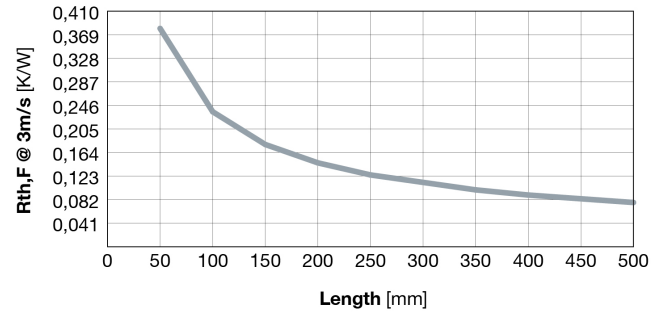

**P190 83**

**Kg/m: 14,83**

Thermal Resistance - Natural convection

Thermal Resistance - Forced convection

Air speed correction factor