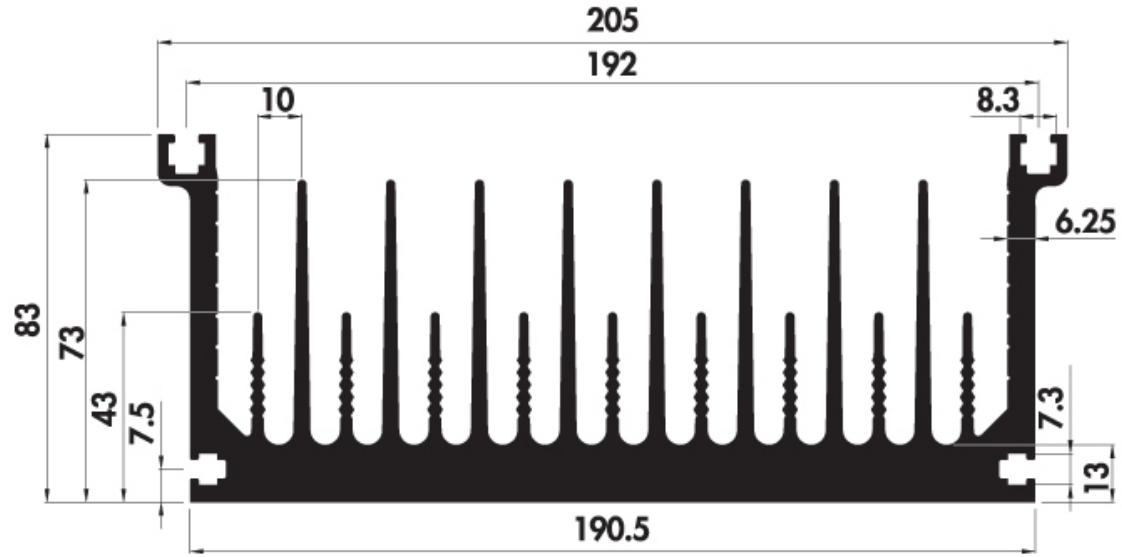

**P190 83**

**Kg/m: 14,83**

Thermal Resistance - Natural convection

Thermal Resistance - Forced convection

Air speed correction factor