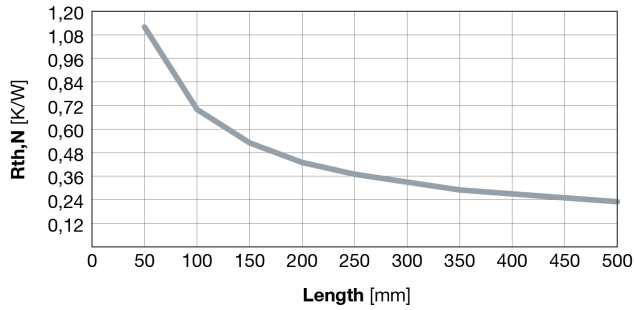

**P190 83**

**Kg/m: 14,83**

Thermal Resistance - Natural convection

Thermal Resistance - Forced convection

Air speed correction factor