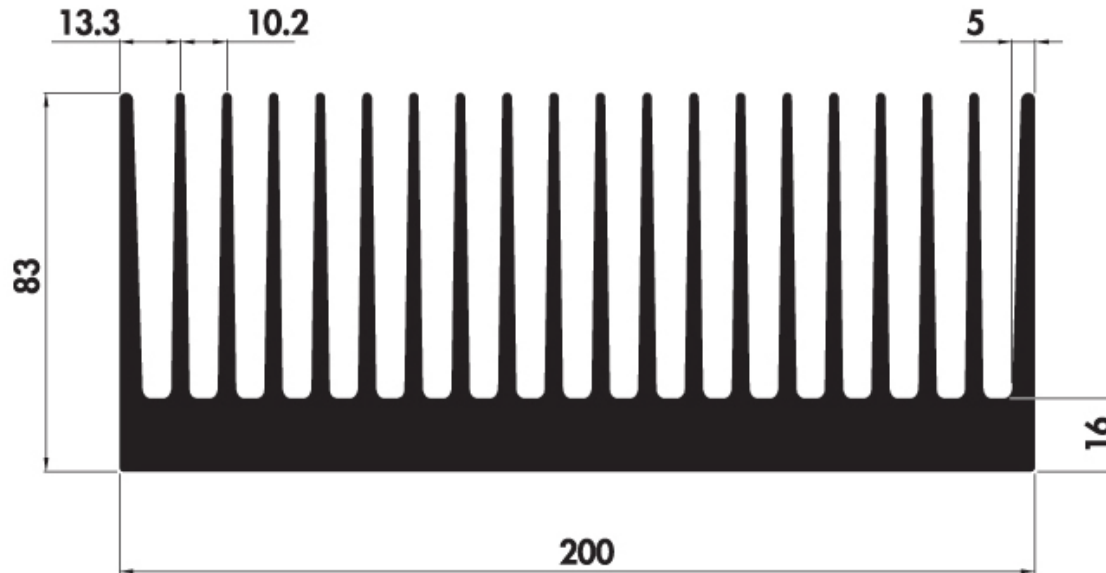

ESTRUSO - SERIE P

Mecc.AI S.r.l.

Via Giovanni Agnelli, 25
61036 Colli al Metauro (PU)
Italy

Tel: (+39) 0721 8764111
Fax: (+39) 0721 876003

www.meccal.com / info@meccal.com

P200 83

Kg/m: 19,90

Thermal Resistance - Natural convection

Thermal Resistance - Forced convection

Air speed correction factor