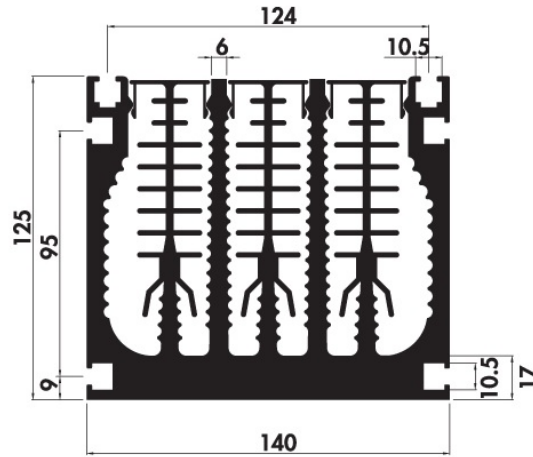

ESTRUSO - SERIE PC

C31 91

PC140 125

Kg/m: 22,90

Mecc.AI S.r.l.

Via Giovanni Agnelli, 25
61036 Colli al Metauro (PU)
Italy

Tel: (+39) 0721 8764111
Fax: (+39) 0721 876003

www.meccal.com / info@meccal.com

Thermal Resistance - Natural convection

Thermal Resistance - Forced convection

Air speed correction factor