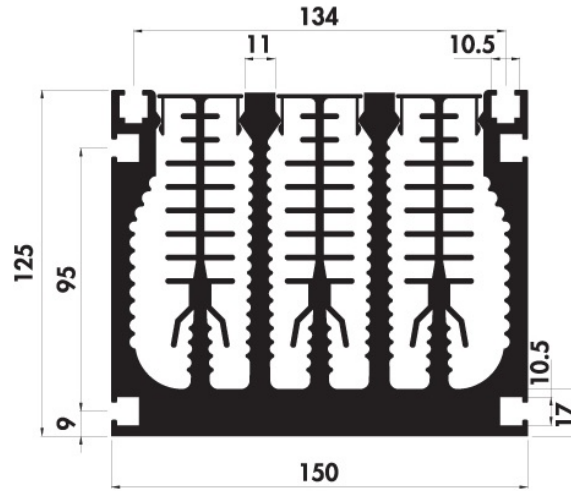

ESTRUSO - SERIE PC

C31 91

PC150 125

Kg/m: 23,77

Mecc.AI S.r.l.

Via Giovanni Agnelli, 25
61036 Colli al Metauro (PU)
Italy

Tel: (+39) 0721 8764111
Fax: (+39) 0721 876003

www.meccal.com / info@meccal.com

Thermal Resistance - Natural convection

Thermal Resistance - Forced convection

Air speed correction factor