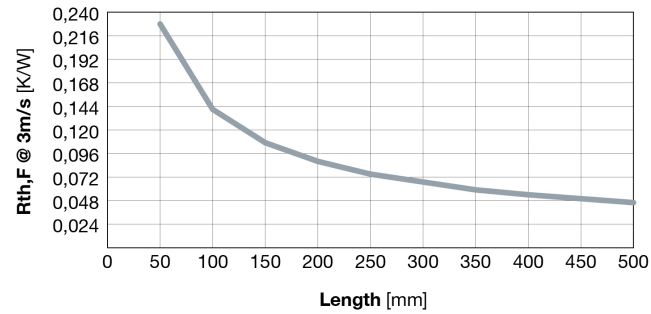

C31 91

PC200 125

Kg/m: 30,80

Thermal Resistance - Natural convection

Thermal Resistance - Forced convection

Air speed correction factor