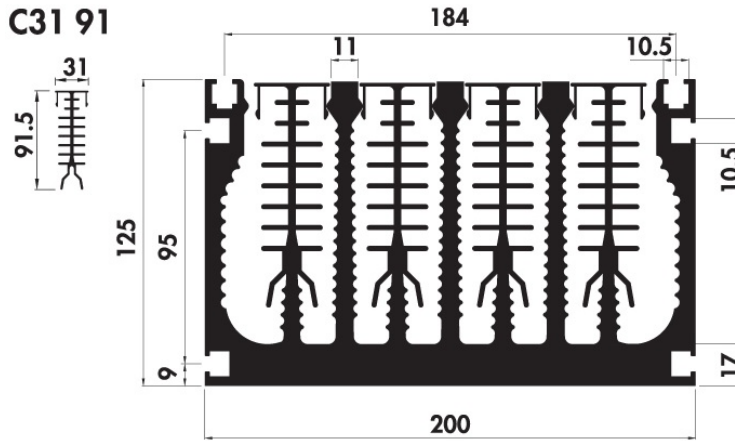

C31 91

PC200 125

Kg/m: 30,80

Thermal Resistance - Natural convection

Thermal Resistance - Forced convection

Air speed correction factor