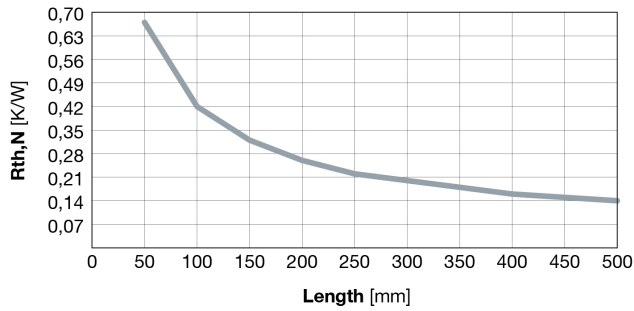

C31 91

PC200 125

Kg/m: 30,80

Thermal Resistance - Natural convection

Thermal Resistance - Forced convection

Air speed correction factor