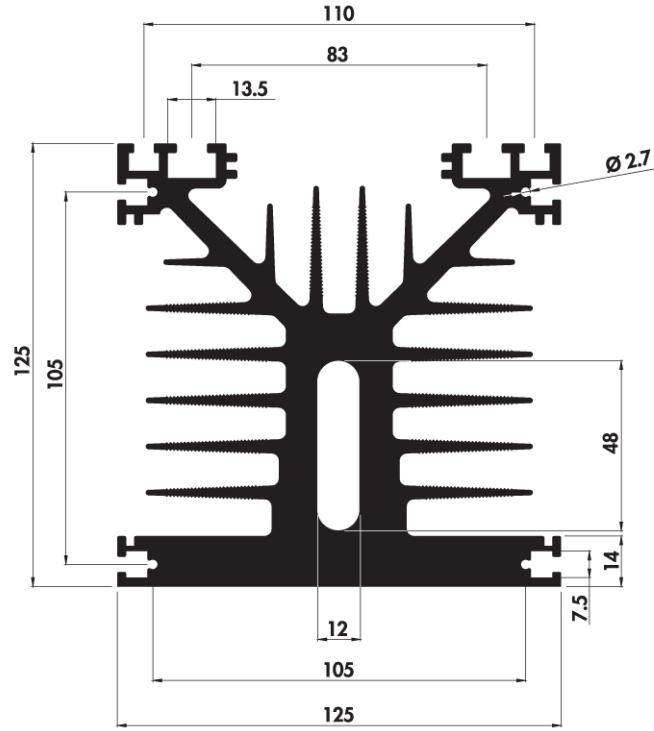

ESTRUSO - SERIE T

Mecc.AI S.r.l.

Via Giovanni Agnelli, 25
61036 Colli al Metauro (PU)
Italy

Tel: (+39) 0721 8764111
Fax: (+39) 0721 876003

www.meccal.com / info@meccal.com

T125 125

Kg/m: 15,53

Thermal Resistance - Natural convection

Thermal Resistance - Forced convection

Air speed correction factor