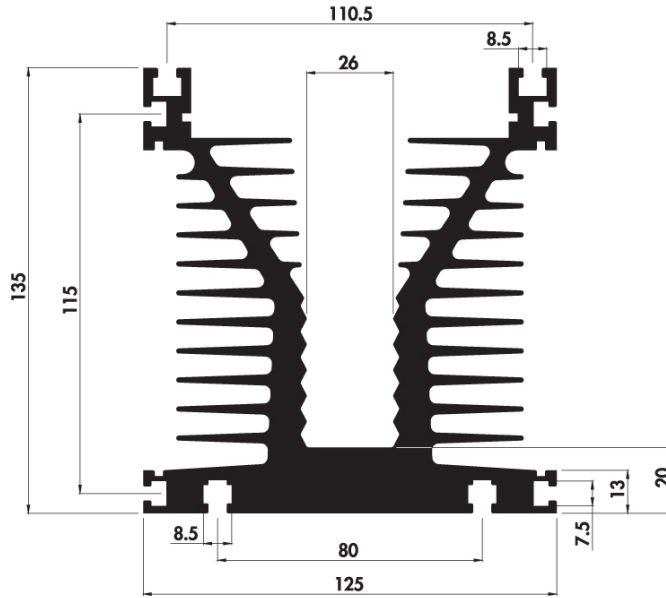

ESTRUSO - SERIE T

Mecc.AI S.r.l.

Via Giovanni Agnelli, 25
61036 Colli al Metauro (PU)
Italy

Tel: (+39) 0721 8764111
Fax: (+39) 0721 876003

www.meccal.com / info@meccal.com

T125 135A

Kg/m: 14,45

Thermal Resistance - Natural convection

Thermal Resistance - Forced convection

Air speed correction factor