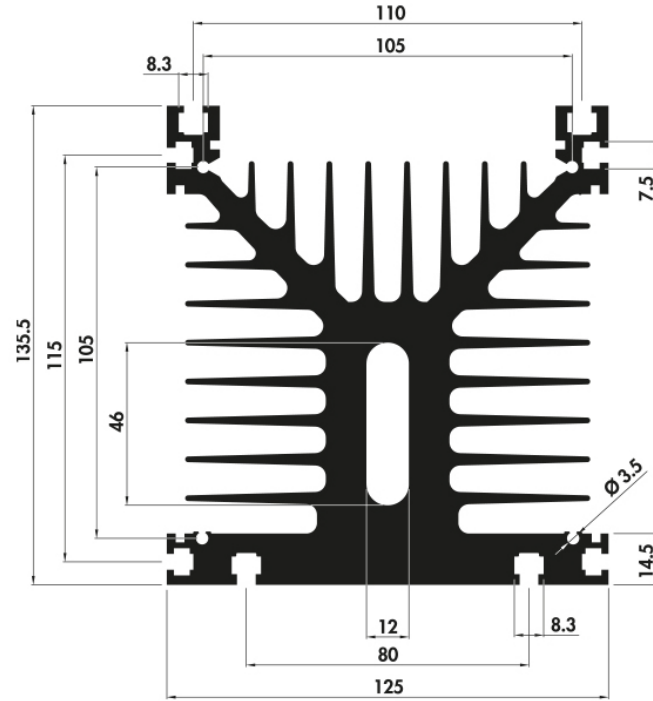

ESTRUSO - SERIE T

Mecc.AI S.r.l.

Via Giovanni Agnelli, 25
61036 Colli al Metauro (PU)
Italy

Tel: (+39) 0721 8764111
Fax: (+39) 0721 876003

www.meccal.com / info@meccal.com

T125 135D

Kg/m: 17,61

Thermal Resistance - Natural convection

Thermal Resistance - Forced convection

Air speed correction factor