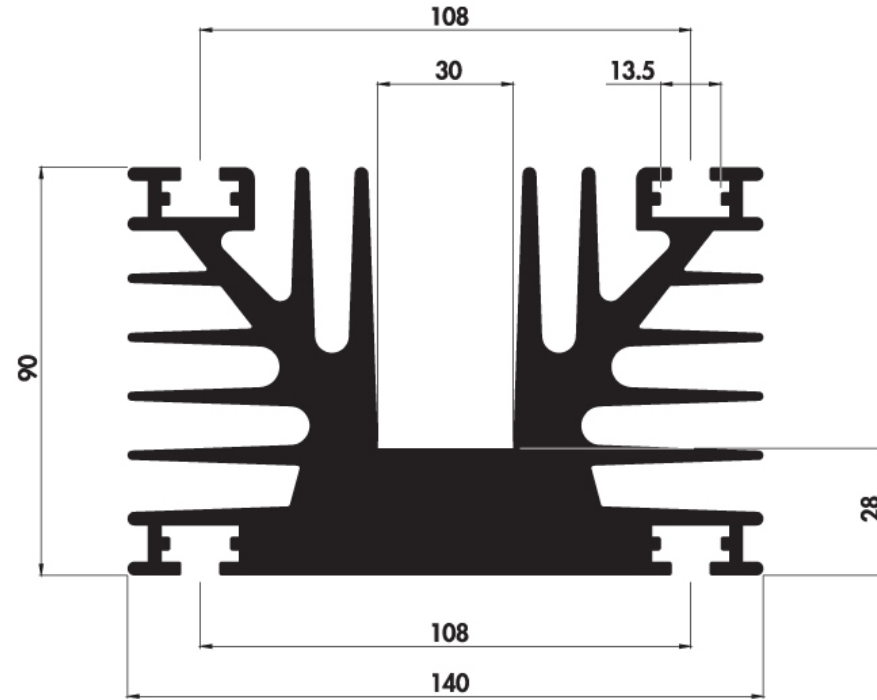

ESTRUSO - SERIE T

Mecc.AI S.r.l.

Via Giovanni Agnelli, 25
61036 Colli al Metauro (PU)
Italy

Tel: (+39) 0721 8764111
Fax: (+39) 0721 876003

www.meccal.com / info@meccal.com

T140 90

Kg/m: 15,23

Thermal Resistance - Natural convection

Thermal Resistance - Forced convection

Air speed correction factor