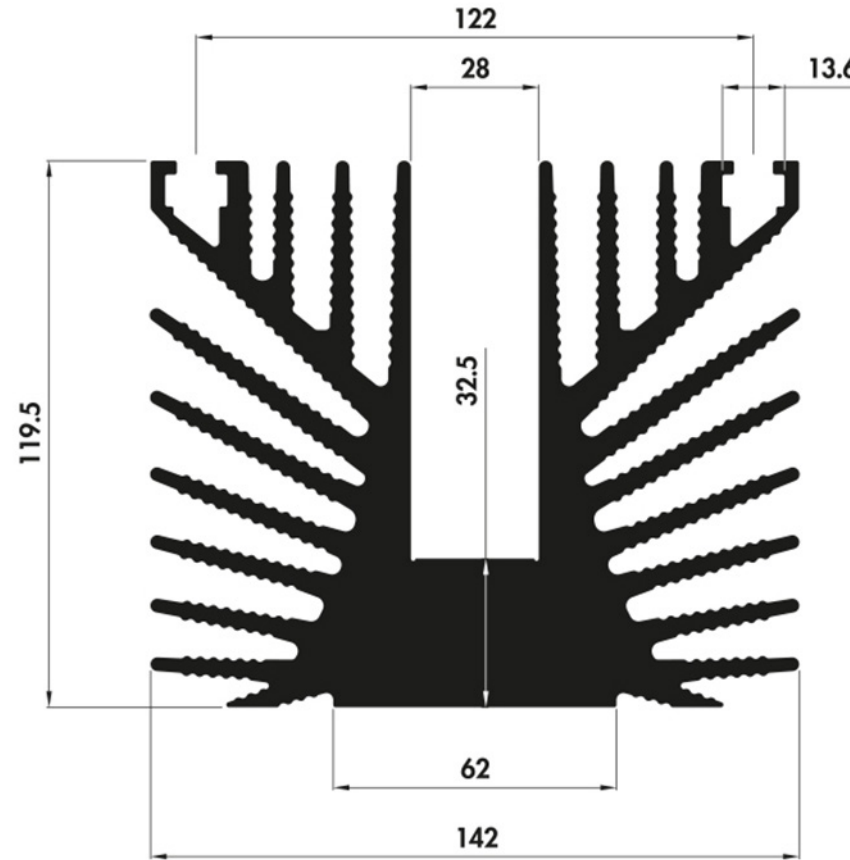

ESTRUSO - SERIE T

Mecc.AI S.r.l.

Via Giovanni Agnelli, 25
61036 Colli al Metauro (PU)
Italy

Tel: (+39) 0721 8764111
Fax: (+39) 0721 876003

www.meccal.com / info@meccal.com

T142 120

Kg/m: 19,50

Thermal Resistance - Natural convection

Thermal Resistance - Forced convection

Air speed correction factor