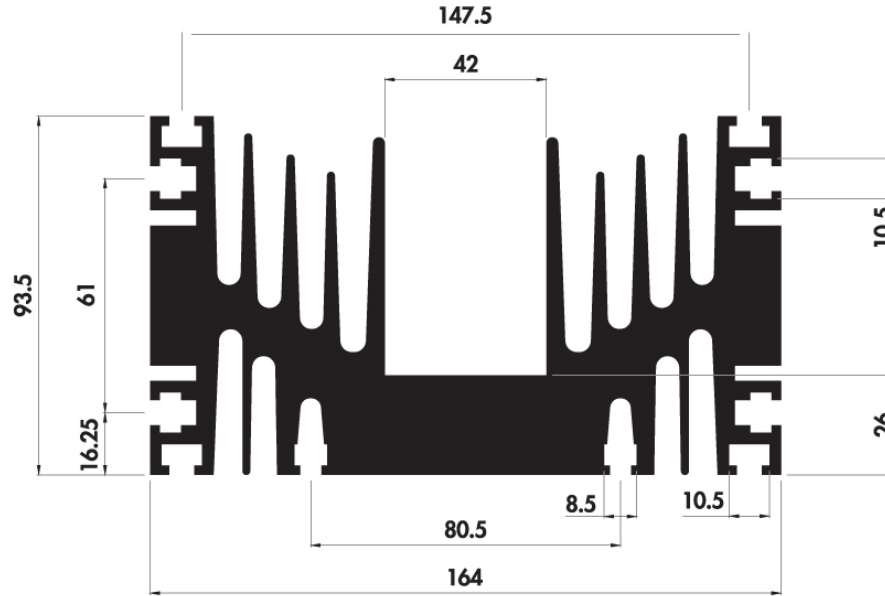

ESTRUSO - SERIE T

Mecc.Al S.r.l.

Via Giovanni Agnelli, 25
61036 Colli al Metauro (PU)
Italy

Tel: (+39) 0721 8764111
Fax: (+39) 0721 876003

www.meccal.com / info@meccal.com

T164 93

Kg/m: 19

Thermal Resistance - Natural convection

Thermal Resistance - Forced convection

Air speed correction factor